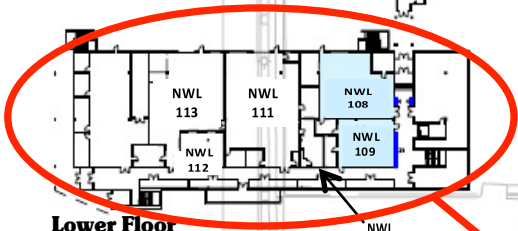

Student Parking

- Northwest Academic Area
- Northeast Academic Area
- Southeast Academic Area
- Southwest Academic Area
- South Academic Area (SWS)
- Lockers (NW01-NW403) or 1001-1416
- Lockers 2001-2408
- Lockers 3001-3418
- Lockers 4001-4451 5001-5131
- SWS Lockers 5200-5357

Lower Floor

NWL 110

Upper Floor

Upper Floor Benson Building

Main Floor Benson Building

Lower Floor

Faculty Parking

Main Floor Plan